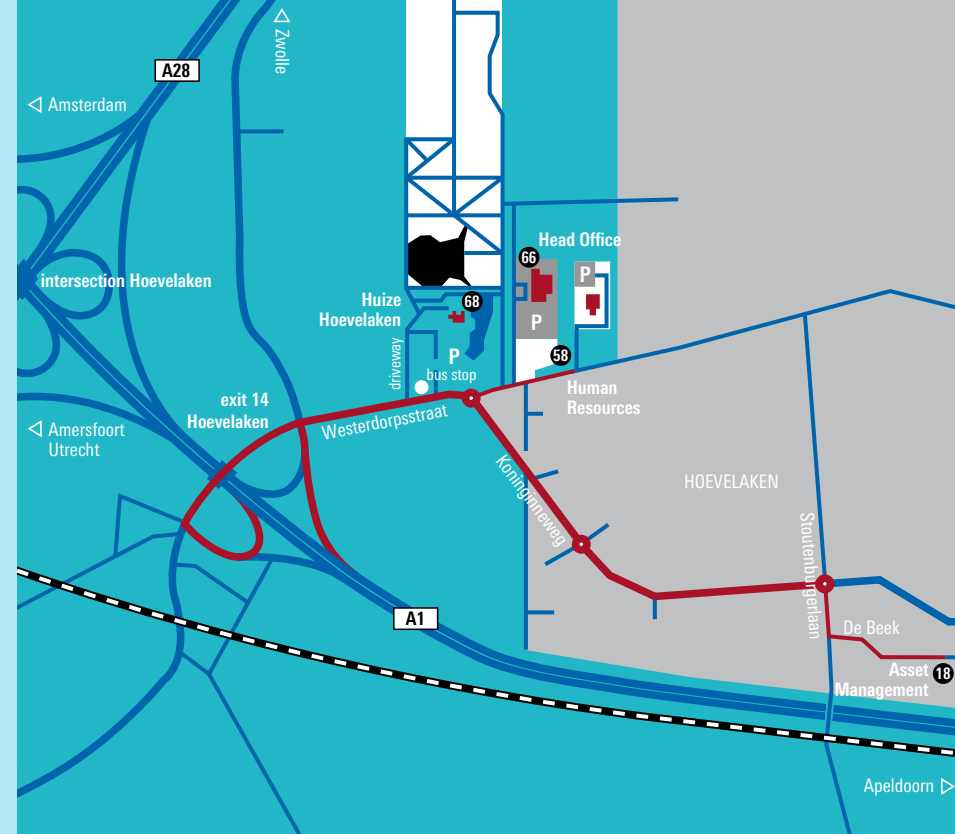

From Apeldoorn (A1 motorway)

At the cloverleaf 'Hoevelaken', take the exit 'Hoevelaken'. Turn right at the bottom of the slip road. Follow the road * (see below).

*For Westerdorpsstraat 68 (Huize Hoevelaken).

After around 100 meters, turn into the first driveway on the left.

*For Westerdorpsstraat 66 (Head office).

Take the second turning on the roundabout, which is signposted as 'Centrum', turn left into the Bouwfonds driveway.

*For Westerdorpsstraat 58 (Human Resources).

Take the second turning on the roundabout, which is signposted as 'Centrum'. After around 150 meters, turn left into the driveway.

*For Bouwfonds Asset Management

(De Beek 18) Take the first turn at the roundabout, leading onto Koninginneweg. Continue along this road until the next roundabout, where you should carry on straight ahead. At the following roundabout, take the first turn to the right, onto Stoutenburgerlaan. After 50 metres - before you get to the overpass across the motorway - turn left onto De Beek. You will see our offices after approx. 200 metres on your right-hand side. Please report to the gate entrance on arrival, where you will be directed to the underground car park.

By public transport

Bouwfonds can be reached from Amersfoort Centraal railway station by bus 102. (The journey time is around 30 minutes.) Get off at the 'Bouwfonds' stop.

Westerdorpsstraat 58

Human Resources

Westerdorpsstraat 66

Management and Corporate Staff
Bouwfonds Property Finance

Westerdorpsstraat 68

Public Fund Management
Nationaal Restauratiefonds
Nationaal Groenfonds
Stimuleringsfonds
Volkshuisvesting
BOEI, Nationale Maatschappij
tot Behoud, Ontwikkeling en
Exploitatie van Industrieel
Erfgoed B.V.

De Beek 18

Bouwfonds Asset Management